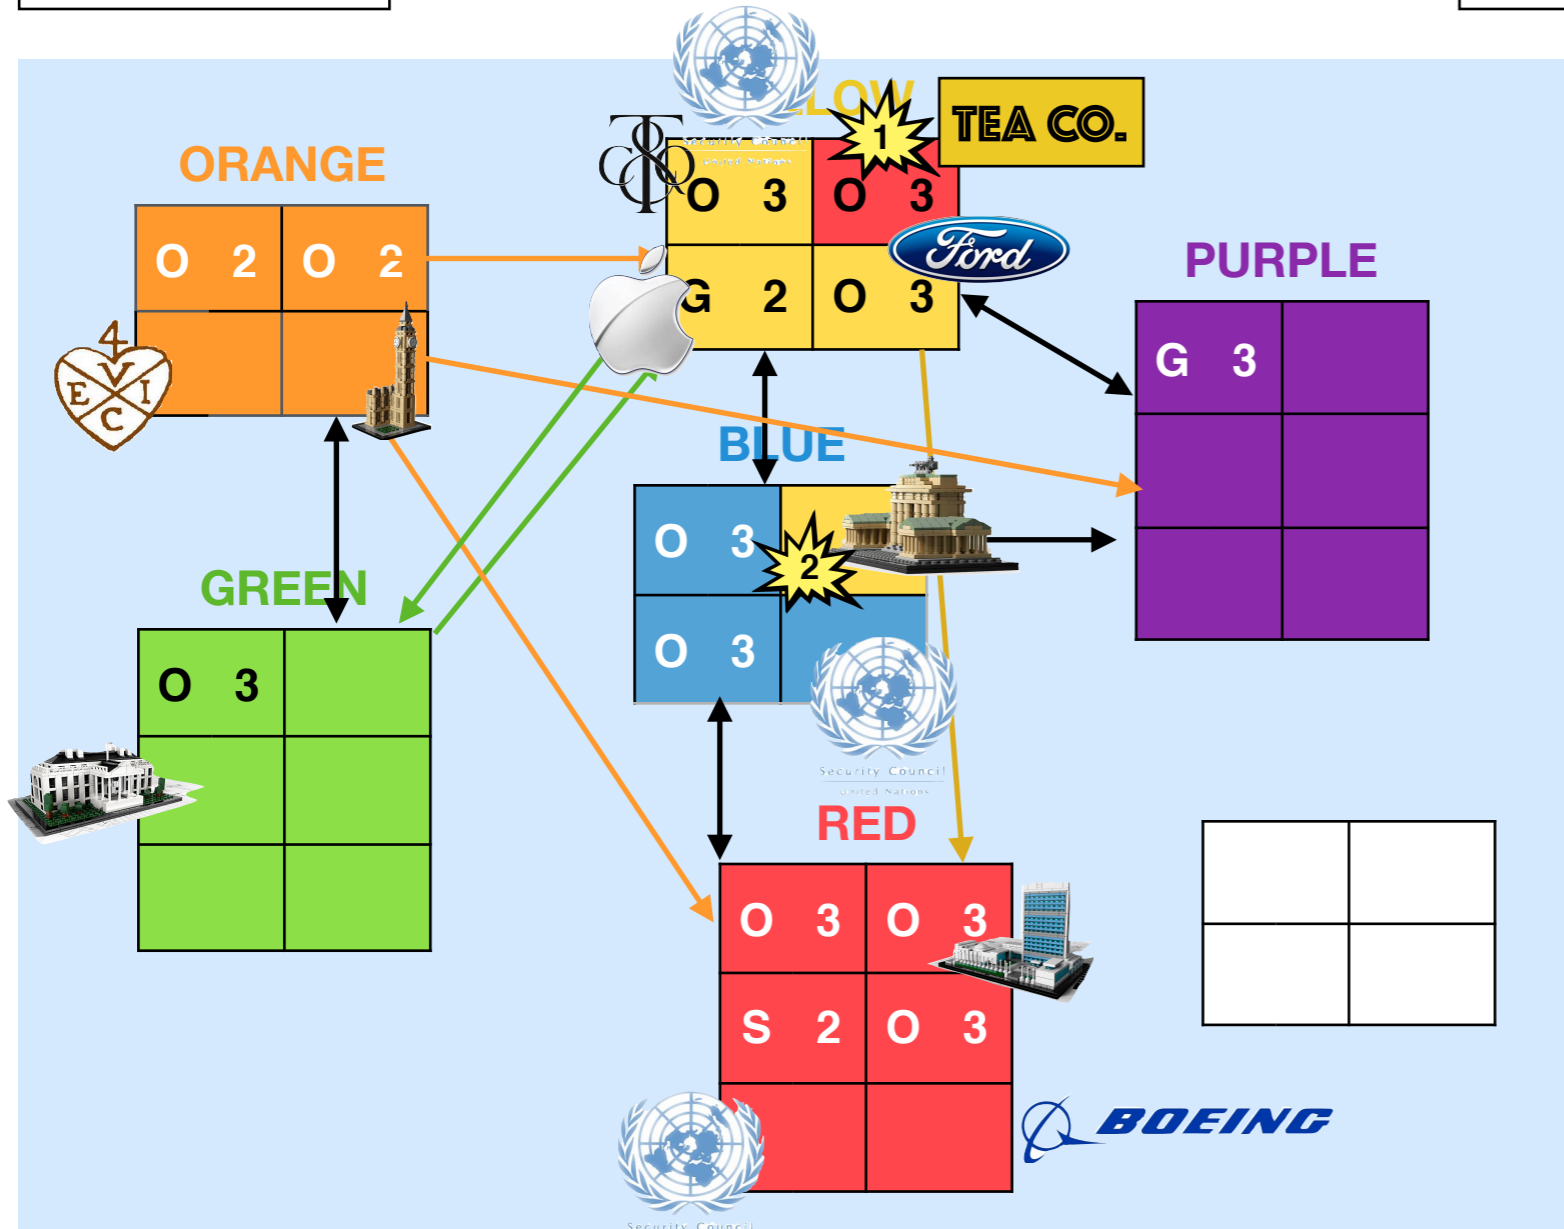

ACHIEVEMENTS

Capitol of Capital (founded 3 or more corporations in your state): **Yellow** [Tiffany & Co., Ford, Tea Co., Apple]

Think Different (founded Apple): **Yellow**

Revenge on Behalf of Thine Ally; Caesar's Seizure (captured the capitol of Yellow by conquest): **Red**

GDP OMG (insanely high GDP for HDI level): **Yellow**

Maximal Utility (notably high Utility score for the nation): **Yellow** - DESPITE losing the capitol and the Prime Minister in a war!

Export Excellence (notably high trade surplus, driven by export sales): **Orange**

Give Peace a Chance (built United Nations Headquarters): **Red**

7-Whoa!-7, We're Flying (founded Boeing): **Red**

INFAMIES

Cannon Fodder (suffered massive casualties in a war during the Era): **Blue** (attempting to recapture the Brandenburg Gate; 29 dice lost!)

	(TANGERINE)	ZELÉN	Proletariat	Kitsune	Albanie	Acirema
GDP	18.5	18.0	91.0	13.9	59.3	22.6
Life Expectancy	2.6	2.5	11.5	3.1	7.8	4.3
Literacy	1.4	3.8	6.5	4.0	1.3	6.8
Utility	15.8	18.4	48.8	8.5	45.4	16.8
Prestige	8.7	34.4	34.6	8.6	31.0	12.1
Military	8.5	9.0	20.0	1.5	16.5	7.5
Trade Balance	$90	$0	$35	$10	-$100	$0