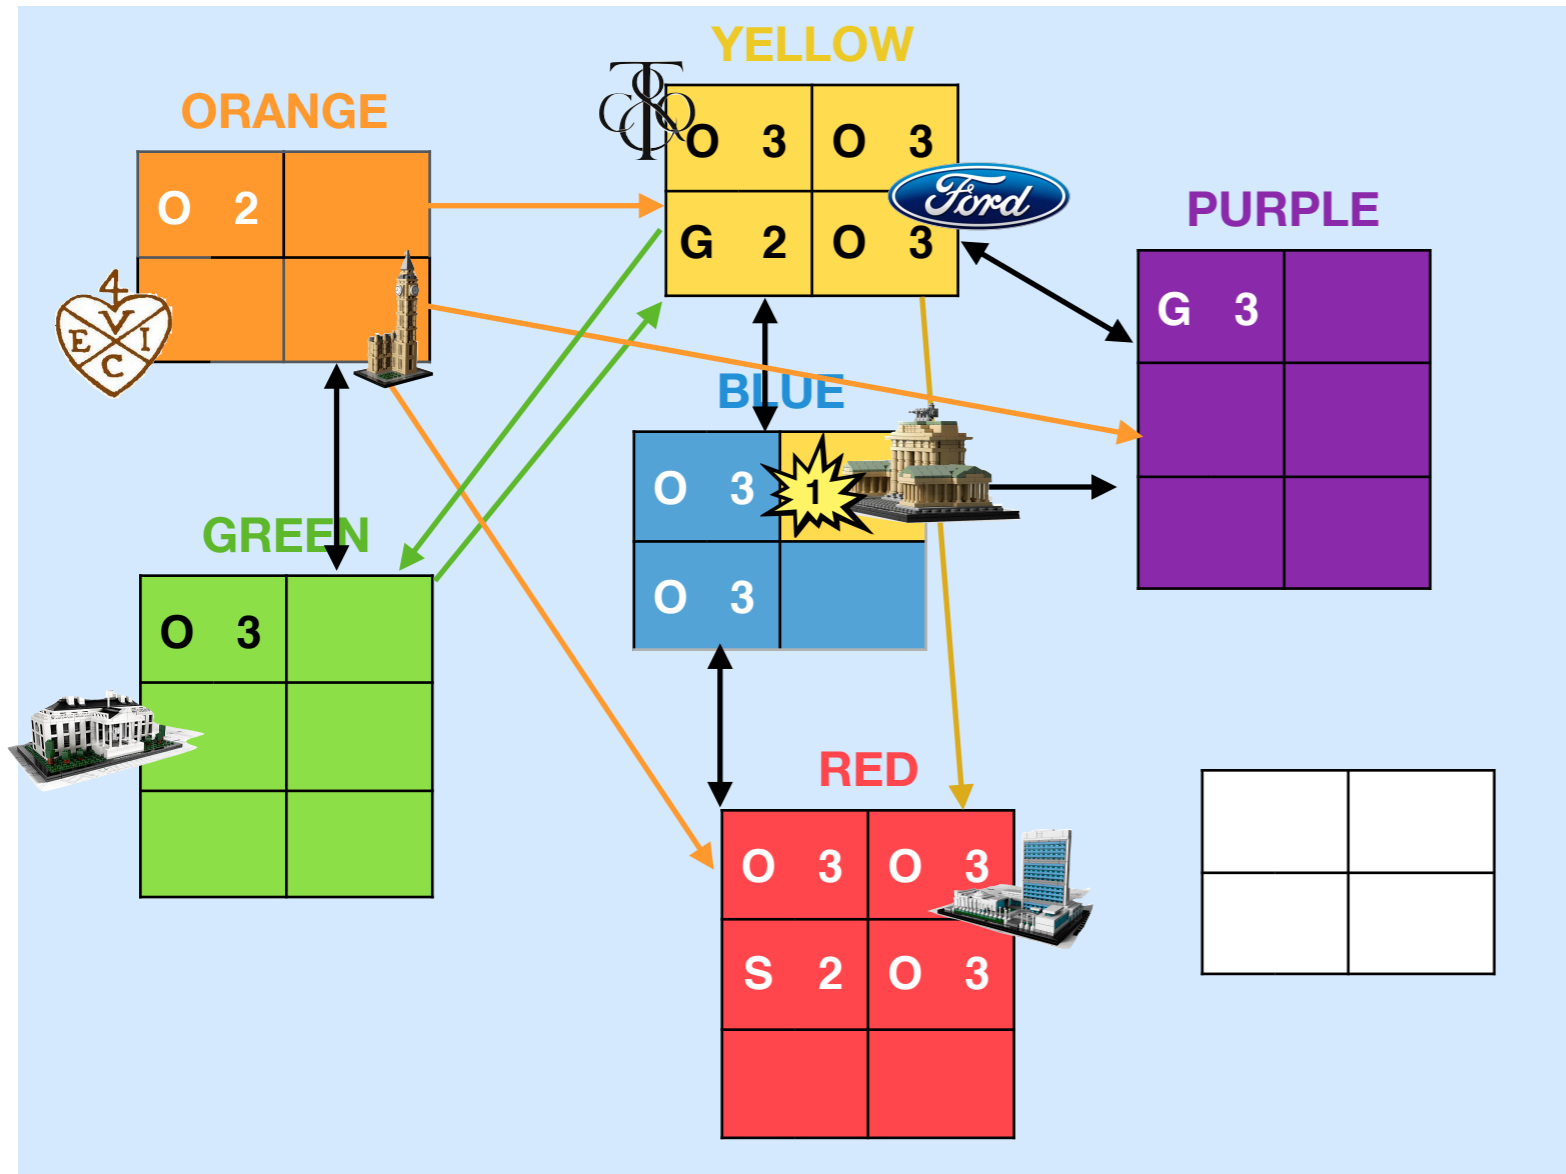

ACHIEVEMENTS

The Sun Never Sets on Tea Time (founded East India Co.): **Orange**

Caesar's Seizure (captured & held a desk through battle): **Yellow**

Don't Tell Me the Odds! (captured the Brandenburg Gate - 1st time ever accomplished in all classes): **Yellow**

INFAMIES

Cannon Fodder (suffered massive casualties in a war during the Era): **Yellow**

	(TANGERINE)	ZELEEN	Proletariat	Kitsune	Albanie	Acirema
GDP	9.1	20.9	27.8	23.0	32.5	11.4
Life Expectancy	3.3	1.4	4.6	5.2	4.4	2.3
Literacy	4.4	4.0	4.4	0.7	1.0	4.8
Utility	11.3	17.6	20.6	7.7	27.5	8.2
Prestige	8.9	31.6	15.7	7.9	21.4	8.6
Military	3.5	4.5	19.5	5.0	6.0	4.5
Trade Balance	$10	$30	$40	$56	-$76	$0