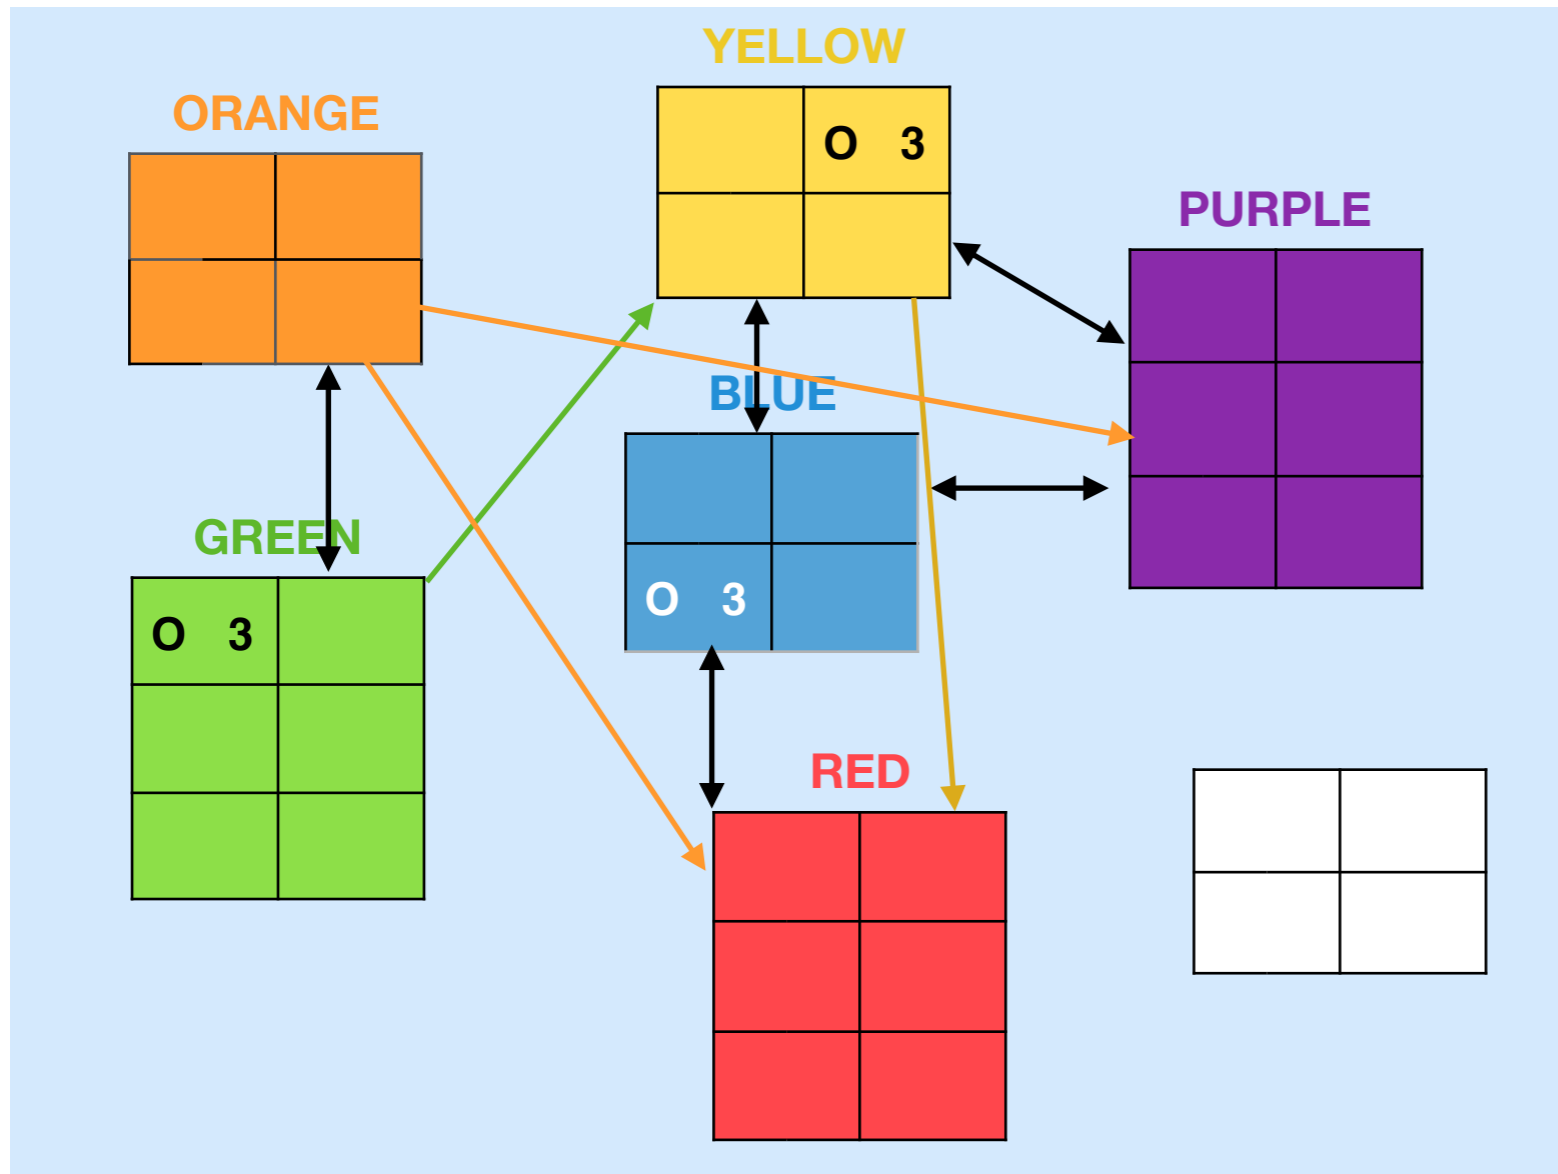

	(TANGERINE)	ZELEEN	<i>Proletariat</i>	<i>Kitsune</i>	Albanie	Acirema
GDP	15.6	14.8	8.5	9.5	17.0	12.1
Life Expectancy	0.3	-0.8	-1.0	-0.1	0.8	0.4
Literacy	0.0	1.6	2.3	0.0	2.0	2.6
Utility	10.0	1.0	4.2	3.9	7.6	2.9
Prestige	2.6	3.1	1.1	0.1	4.1	0.1
Military	2.0	3.0	2.0	3.5	3.0	3.0
Trade Balance	\$0	\$0	\$0	\$0	\$0	\$0