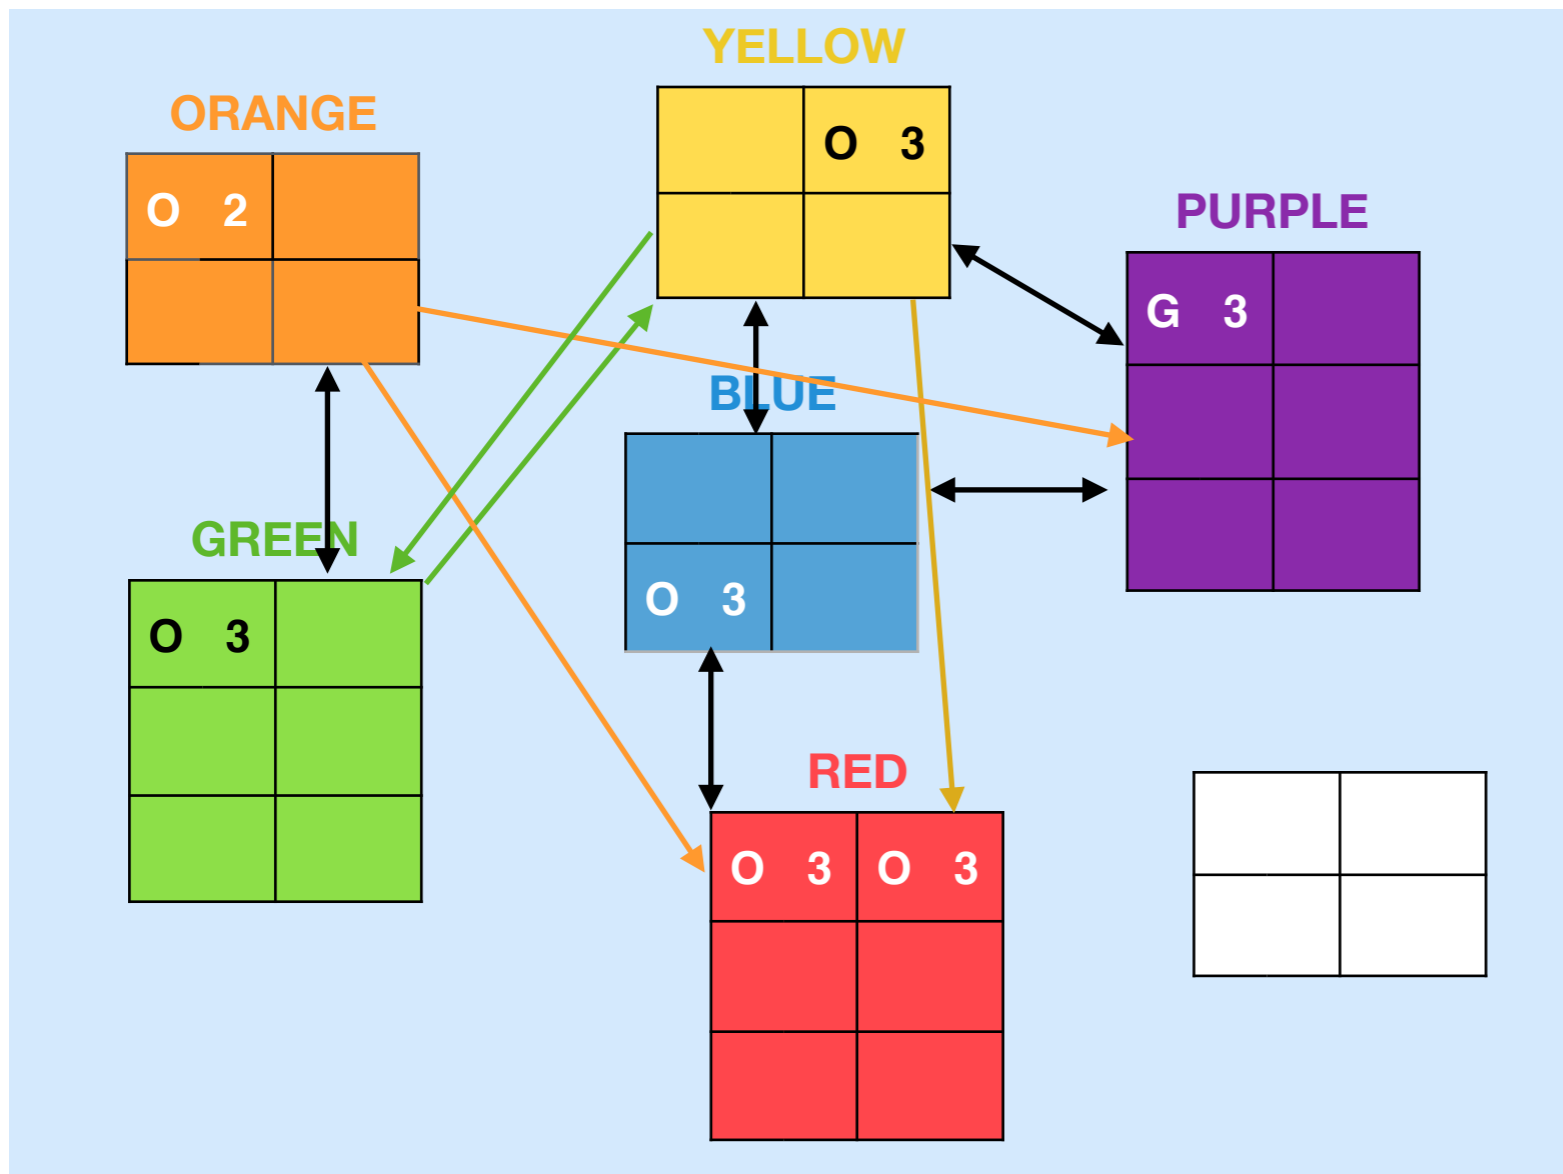

(TANGERINE)	ZELEEN	Proletariat	Kitsune	Albanie	Acirema
GDP	8.5	19.4	10.1	12.6	28.3	12.3
Life Expectancy	0.3	-0.2	0.5	1.5	4.7	2.2
Literacy	3.2	2.1	0.0	0.4	2.3	2.2
Utility	7.7	11.2	5.5	6.2	22.9	8.7
Prestige	15.1	20.4	2.1	2.9	6.1	9.6
Military	3.5	4.5	2.0	5.0	3.0	3.0
Trade Balance	-$40	$24	-$20	$25	-$50	$45