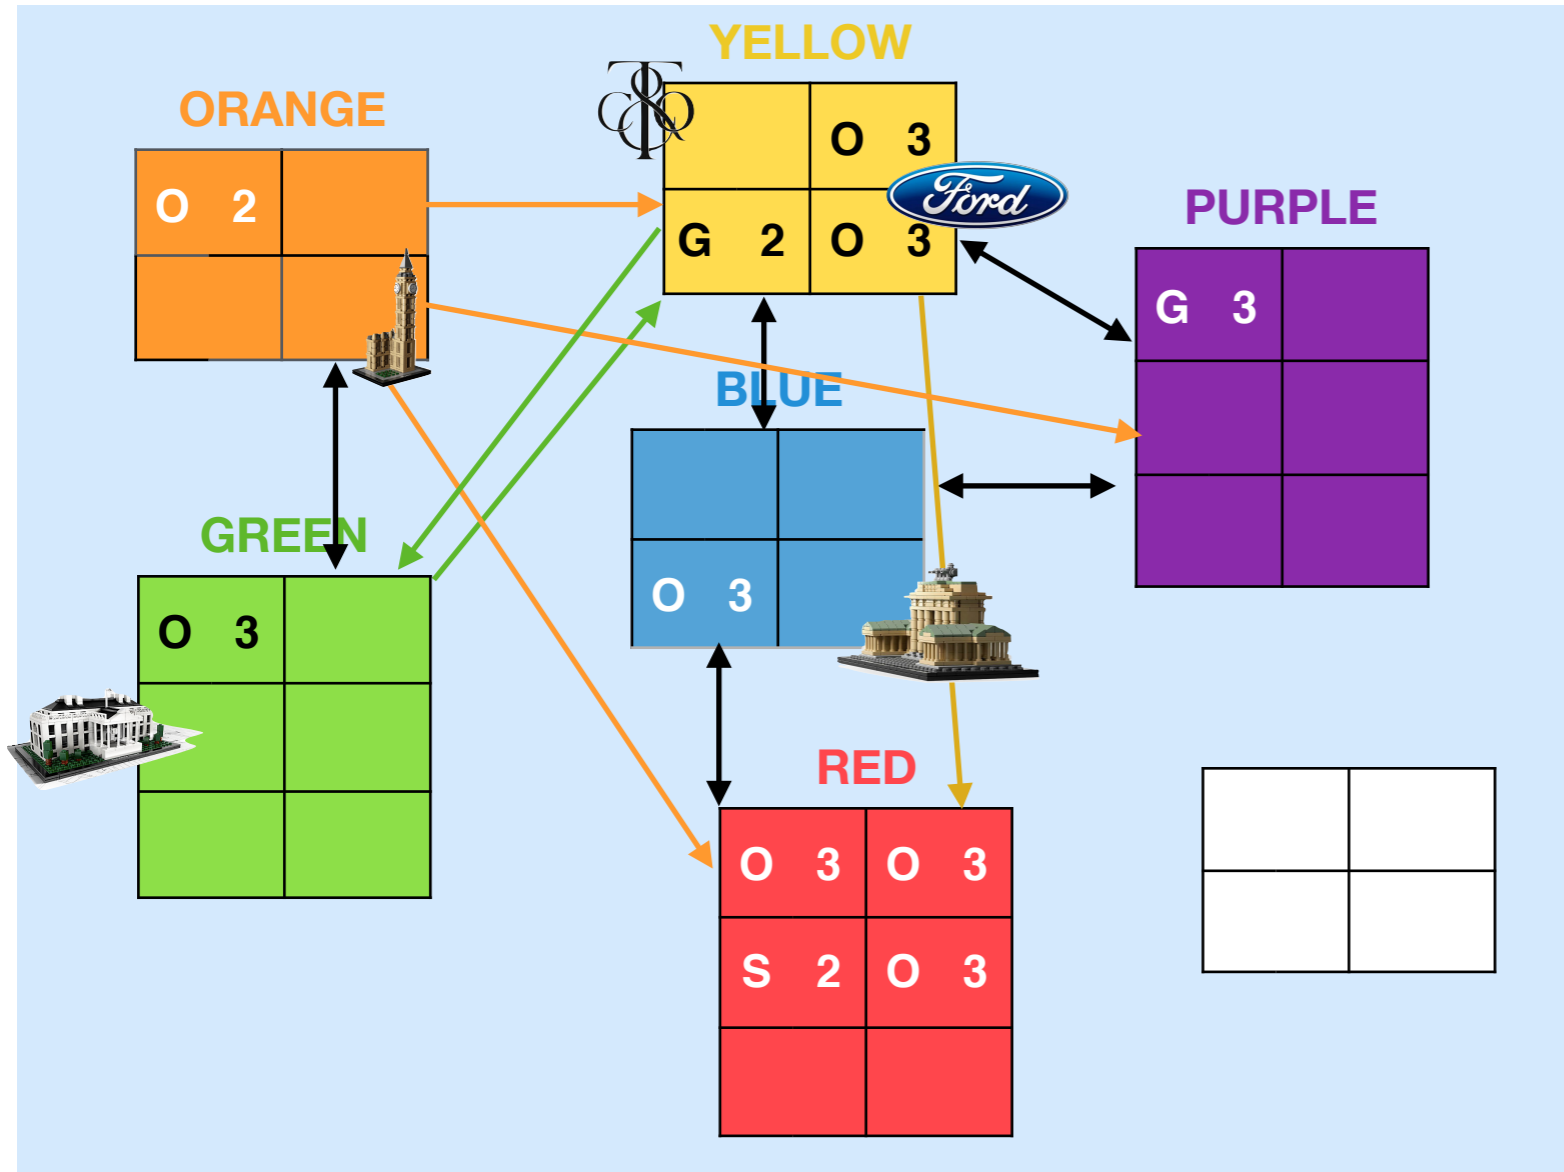

ACHIEVEMENTS

You Shall Not Pass (built Brandenburg Gate Wonder): **Blue**

Have You Got the Time? (built Big Ben Wonder): **Orange**

Our House is a Very, Very, Very Fine (White) House (built the White House): **Green**

Give the Gift of Luxury (founded Tiffany & Co.): **Red**

Comes in Any Color You Want, As Long As It's Black (founded Ford): **Yellow**

Fantastic Voyager (created three or more trade routes, across all Eras): **Orange**

	(TANGERINE)	ZELEEN	Proletariat	Kitsune	Albanie	Acirema
GDP	12.5	13.1	27.6	15.3	33.7	11.7
Life Expectancy	1.6	0.9	2.6	2.8	4.3	2.7
Literacy	0.4	0.3	4.1	0.5	3.0	3.7
Utility	10.5	11.8	12.7	10.3	15.8	10.8
Prestige	22.4	30.6	8.1	11.1	6.9	8.9
Military	3.5	4.5	2.0	9.0	4.5	4.5
Trade Balance	-$70	$0	$75	$6	-$6	$0